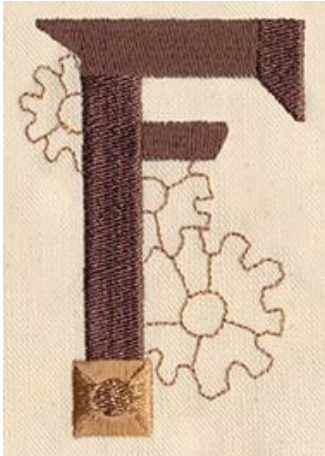

# Thread List

---

**Design Name:** Steampunk Letter F - Uppercase (UT5822)

**Size:** 2.32"w x 3.43"h (59 x 87mm)

**Stitches:** 5628

Thread numbers refer to Madeira 40 wt. rayon, and metallic thread where noted.

**Thread Order:**

1 Madeira Metallic Copper #3527 Background gears, dot in box

2 Saddle Brown #1336 Letter

3 Light Brown Sugar #1126 Box

**Threads Used:**

Madeira Metallic Copper #3527

Saddle Brown #1336

Light Brown Sugar #1126