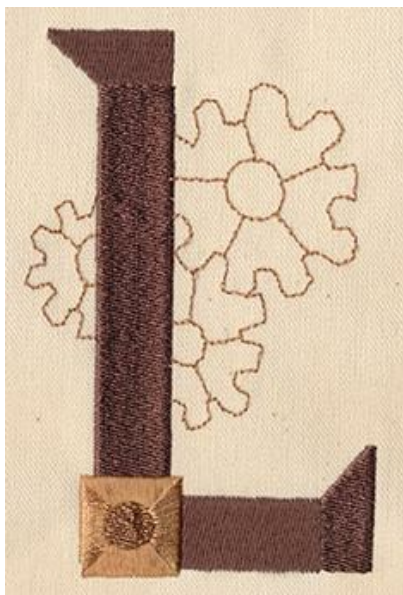

# Thread List

---

**Design Name:** Steampunk Letter L - Uppercase (UT5792)

**Size:** 2.91"w x 4.45"h (74 x 113mm)

**Stitches:** 7313

Thread numbers refer to Madeira 40 wt. rayon, and metallic thread where noted.

**Thread Order:**

1 Madeira Metallic Copper #3527 Background gears, dot

2 Saddle Brown #1336 Letter

3 Light Brown Sugar #1126 Square

**Threads Used:**

Madeira Metallic Copper #3527

Saddle Brown #1336

Light Brown Sugar #1126