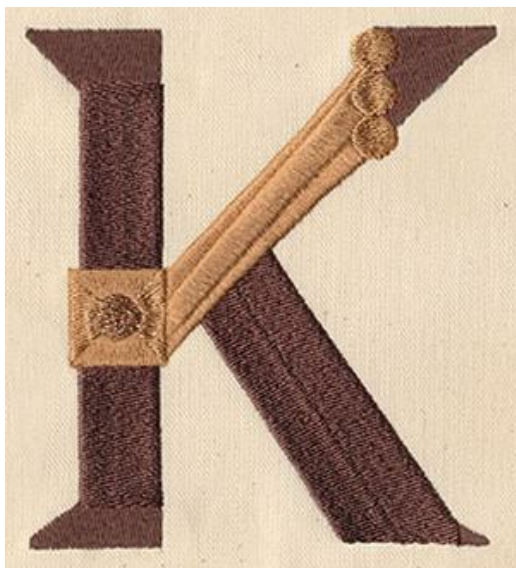

# Thread List

---

**Design Name:** Steampunk Letter K - Uppercase (UT5791)

**Size:** 3.94"w x 4.41"h (100 x 112mm)

**Stitches:** 14940

Thread numbers refer to Madeira 40 wt. rayon, and metallic thread where noted.

**Thread Order:**

- 1 Saddle Brown #1336                      Letter
- 2 Madeira Metallic Copper #3527 Dot in box
- 3 Light Brown Sugar #1126              Letter detail, dots, box

**Threads Used:**

- Saddle Brown                      #1336
- Madeira Metallic Copper #3527
- Light Brown Sugar              #1126