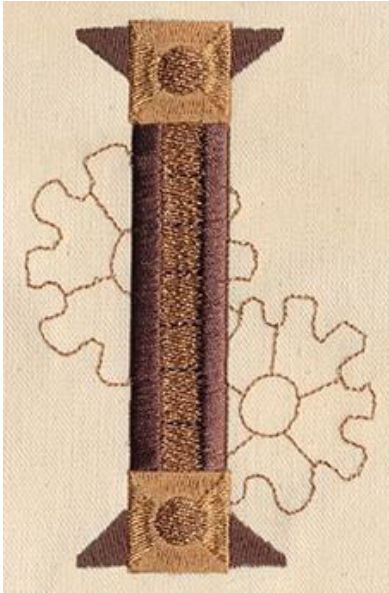

Thread List

Design Name: Steampunk Letter I - Uppercase (UT5789)

Size: 2.83"w x 4.49"h (72 x 114mm)

Stitches: 9462

Thread numbers refer to Madeira 40 wt. rayon, and metallic thread where noted.

Thread Order:

- | | |
|---------------------------------|--|
| 1 Madeira Metallic Copper #3527 | Background gears, Dots, background fills |
| 2 Saddle Brown #1336 | Letter |
| 3 Light Brown Sugar #1126 | Boxes |

Threads Used: