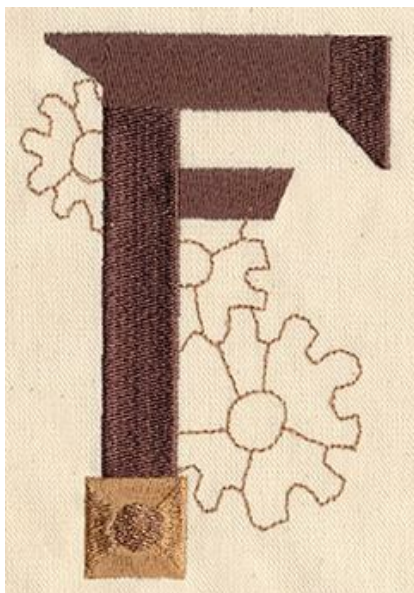

Thread List

Design Name: Steampunk Letter F - Uppercase (UT5786)

Size: 2.99"w x 4.45"h (76 x 113mm)

Stitches: 9515

Thread numbers refer to Madeira 40 wt. rayon, and metallic thread where noted.

Thread Order:

1 Madeira Metallic Copper #3527 Background gears, dot in box

2 Saddle Brown #1336 Letter

3 Light Brown Sugar #1126 Box

Threads Used:

Madeira Metallic Copper #3527

Saddle Brown #1336

Light Brown Sugar #1126