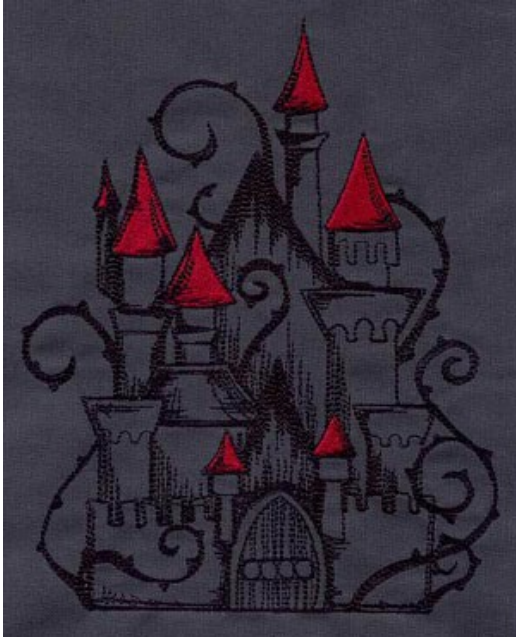

Thread List

Design Name: Enchanted Castle (UT3589)

Size: 5.87"w x 7.28"h (149 x 185mm)

Stitches: 22667

All thread numbers are Madeira rayon, 40 wt.

Thread Order:

1 Candy Apple Red #1181 Roofs

2 Emerald Black #1000 Scribbles

Threads Used:

Candy Apple Red #1181

Emerald Black #1000

◆