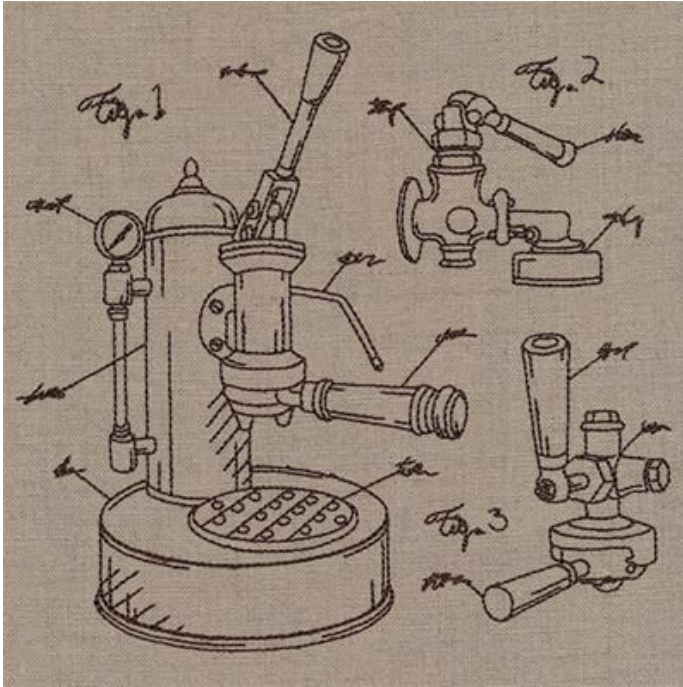

Thread List

Design Name: It's All Schematics -
Espresso Machine (UT19616)

Size: 7.36"w x 6.89"h (187 x 175mm)

Stitches: 14475

All thread numbers are Madeira rayon, 40
wt.

Thread Order:

1 Dark Chocolate #1059 all

Threads Used:

Dark Chocolate #1059