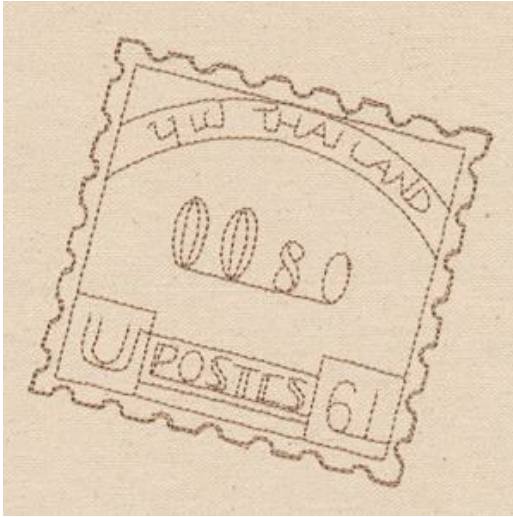

# Thread List

---

**Design Name:** Passport to Thailand - Stamp  
(UT15453)

**Size:** 3.86"w x 3.70"h (98 x 94mm)

**Stitches:** 2571

All thread numbers are Madeira rayon, 40 wt.

**Thread Order:**

1 Camel #1344 all

**Threads Used:**

Camel #1344

---

◆