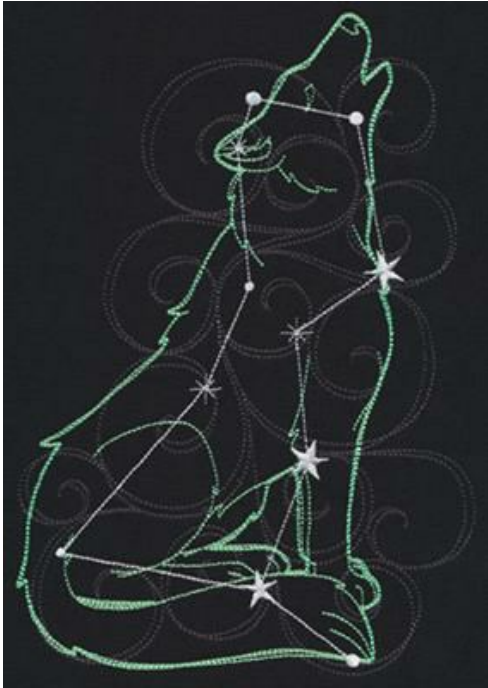

Thread List

Design Name: Stellar Constellations - Lupus (UT14739)

Size: 6.85"w x 9.84"h (174 x 250mm)

Stitches: 21444

All thread numbers are Madeira rayon, 40 wt.

Thread Order:

1 Obsidian #1241 background

2 Spearmint #1302 constellation

3 Super White #1001 lines, dots, stars

Threads Used:

Obsidian #1241

Spearmint #1302

Super White #1001