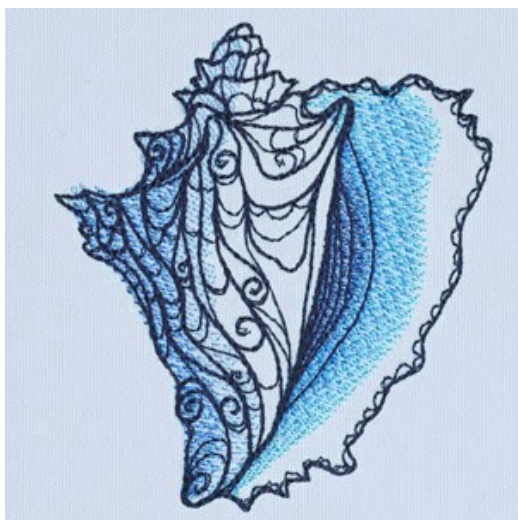

# Thread List

---

**Design Name:** Ocean Blue - Conch Shell (UT14210)

**Size:** 3.43"w x 3.86"h (87 x 98mm)

**Stitches:** 7753

All thread numbers are Madeira rayon, 40 wt.

## Thread Order:

- 1 Cobalt #1096 conch fills
- 2 Little Boy Blue #1432 conch fills
- 3 Blue Jay #1029 conch fills
- 4 Storm Sky Blue #1364 conch fills
- 5 Night Sky #1368 scribbles

## Threads Used:

- Cobalt #1096
- Little Boy Blue #1432
- Blue Jay #1029
- Storm Sky Blue #1364
- Night Sky #1368