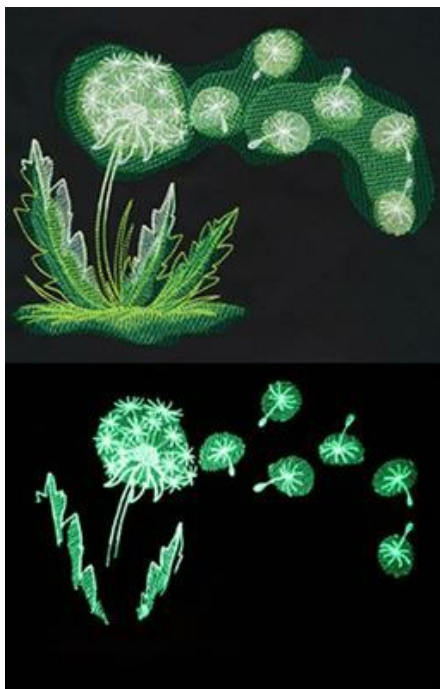

# Thread List

---

**Design Name:** Enchanted Garden - Dandelion  
(UT13839)

**Size:** 7.80"w x 5.94"h (198 x 151mm)

**Stitches:** 29177

Thread numbers refer to Madeira 40 wt. rayon, and Coats & Clark 40 wt. glow-in-the-dark thread where noted.

### Thread Order:

- |                                   |  |
|-----------------------------------|--|
| 1 Christmas Green #1250           | leaf fills, ground fills, sky fills            |
| 2 Kiwi #1377                      | leaf fills, ground fills, sky fills            |
| 3 Margarita Lime #1248            | leaf fills, ground fills, sky fills, scribbles |
| 4 Coats Glow in the Dark White #1 | leaf fills, ground fills, sky fills, scribbles |

### Threads Used:

- |                              |       |
|------------------------------|-------|
| Christmas Green              | #1250 |
| Kiwi                         | #1377 |
| Margarita Lime               | #1248 |
| Coats Glow in the Dark White | #1    |