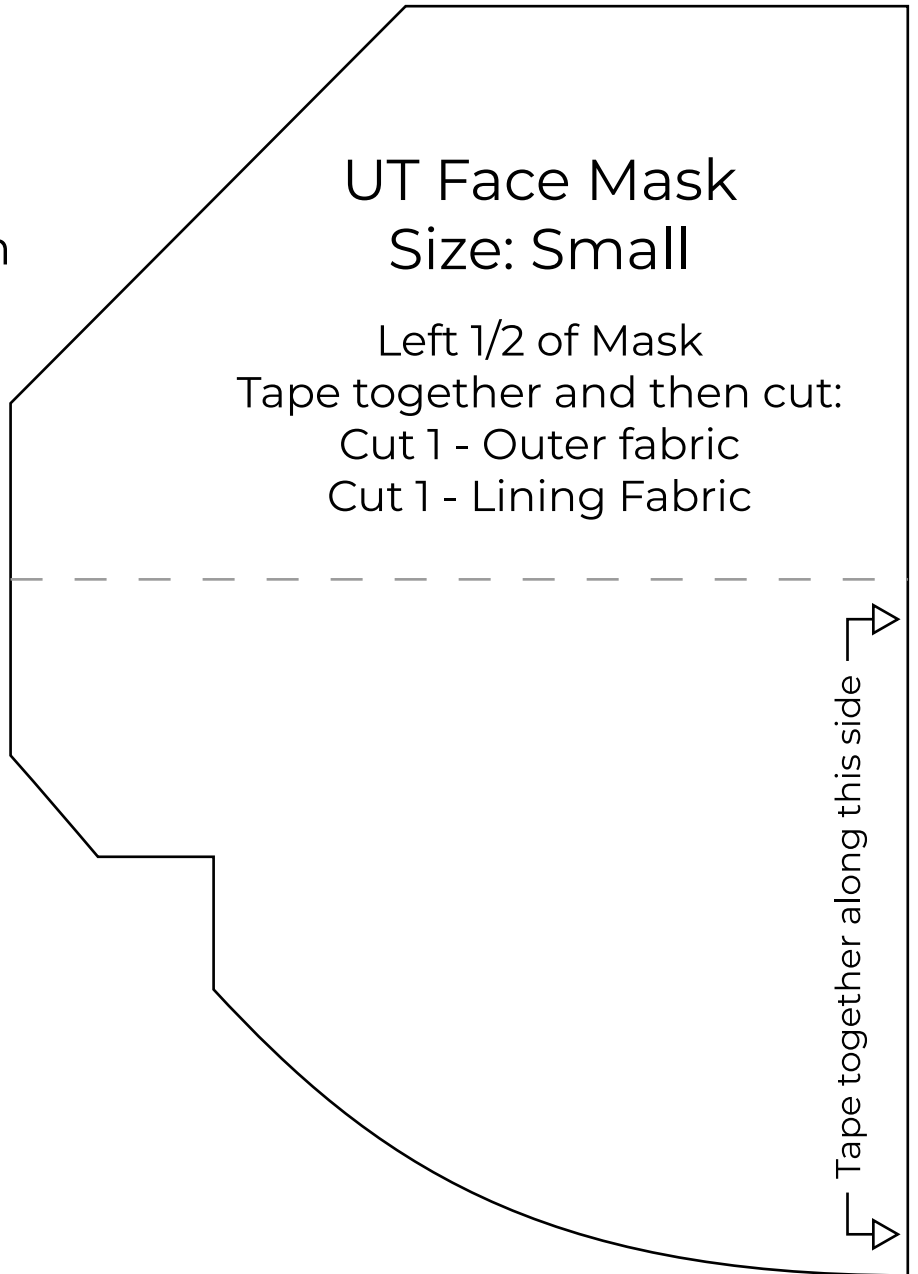

Face Mask

Size: Small

www.urbanthreads.com

Print Scaled to 100%

UT Face Mask Size: Small	
Max embroidery area Cut 1 - out of paper	Will fit embroidery designs: 4.7059" wide x 2" tall and smaller

Please check the scale
here after printing

This should be 2in wide

UT Face Mask
Size: Small

Right 1/2 of Mask
Tape to left 1/2 of mask

↑
Tape together along this side
↓

UT Face Mask
Size: Small

Wire Pocket
Cut 1 - lining fabric

Please check the scale
here after printing

This should be 2in wide