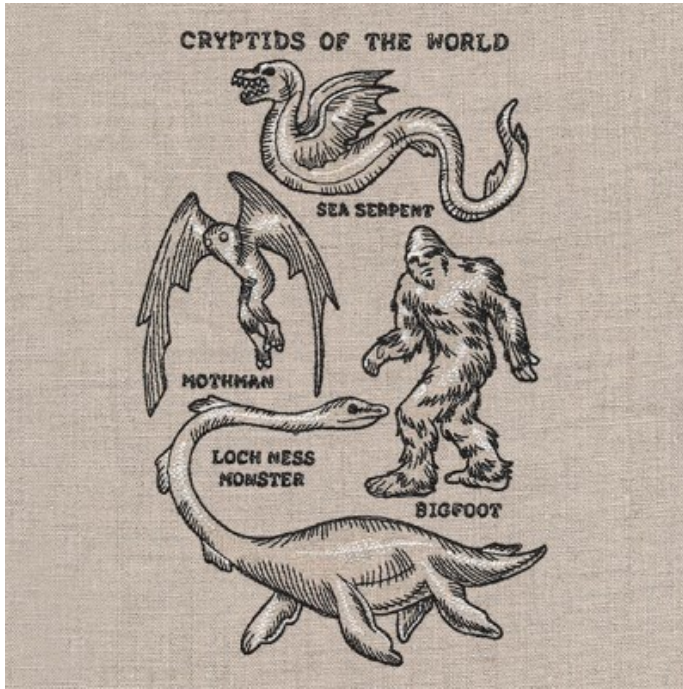

Thread List

Design Name: Cryptids of the World
Collage (ESP78870-3)

Size: 5.08"w x 7.80"h (129 x 198mm)

Stitches: 21217

Thread numbers below refer to Madeira
40 weight rayon thread.

Thread Order:

1 Super White #1001 highlights

2 Emerald Black #1000 linework

Threads Used:

Super White #1001

Emerald Black #1000
